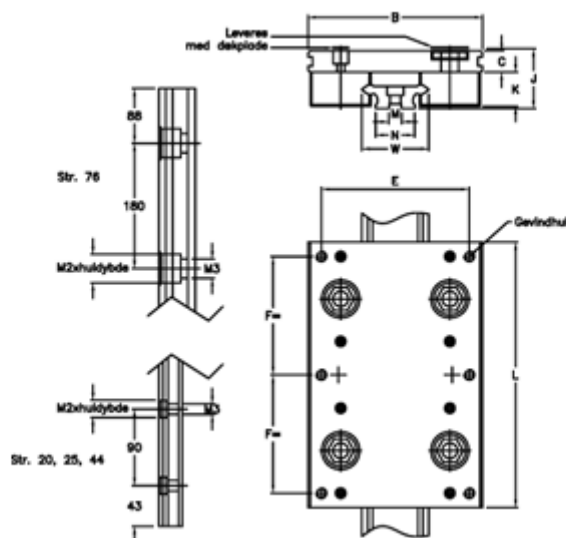

Article number: 056512521796

Description: Hepco Simple Select 25 2-1796

Measures

B = 80	M = 6x2,5
C = 11.5	M1 = 5.5
E = 65	M2 = 10x5,1
F = 60	N = 15.4
G = 6xM6	Size = 25
J = 30.70	W = 25
K = 18.0	
L = 135	